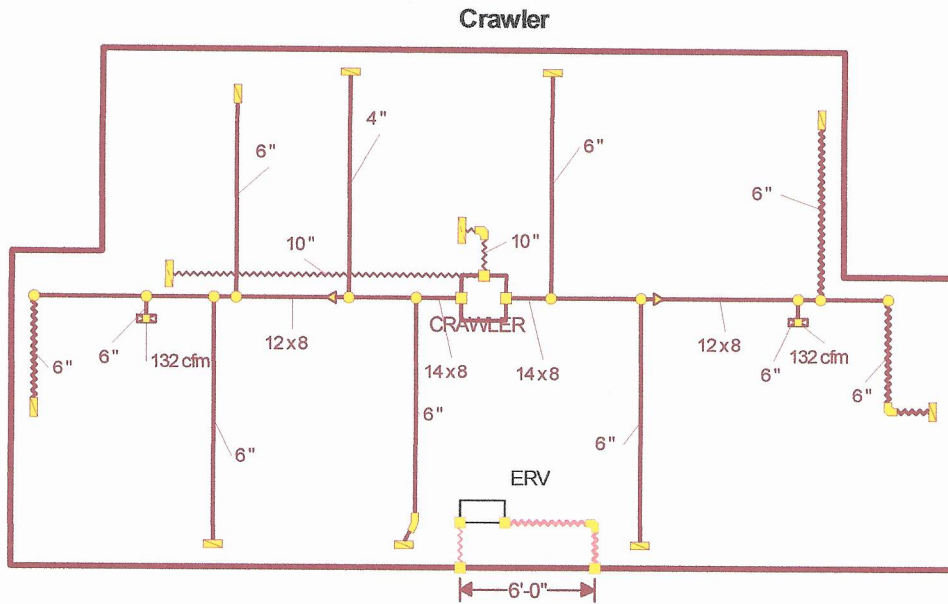

Scale: 1 : 102

Page 1
Right-Suite® Universal 2015
15.0.22 RSU18668
2020-Feb-24 12:27:44
...ers17frin\Desktop\HABNEW2BED.rup

Job #: ALEX2BR1S
Performed by EDWARD COYNE for:
ALEC2BR1S
COLORADO SPRINGS, CO