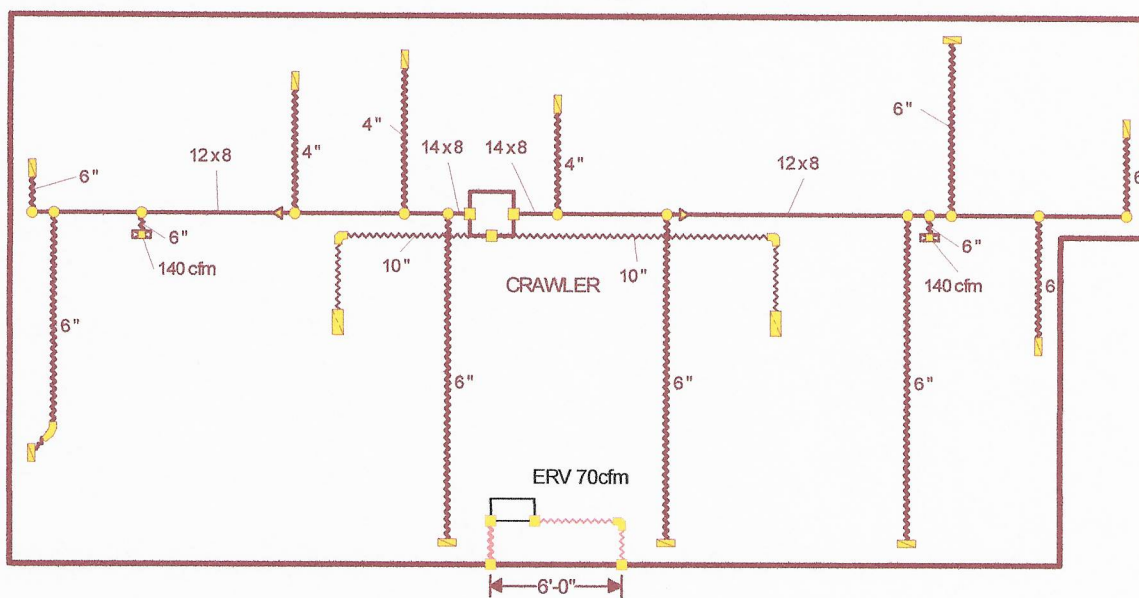

Scale: 1 : 105
Page 1
Right-Suite® Universal 2015
15.0.22 RSU18668
2020-Feb-23 18:20:08
...ers\7frin\Desktop\HABNEW4BED.rup

Crawler

Job #: Risley4BR1S
Performed by **EDWARD COYNE** for:
Risley4BR1S
COLORADO SPRINGS, CO